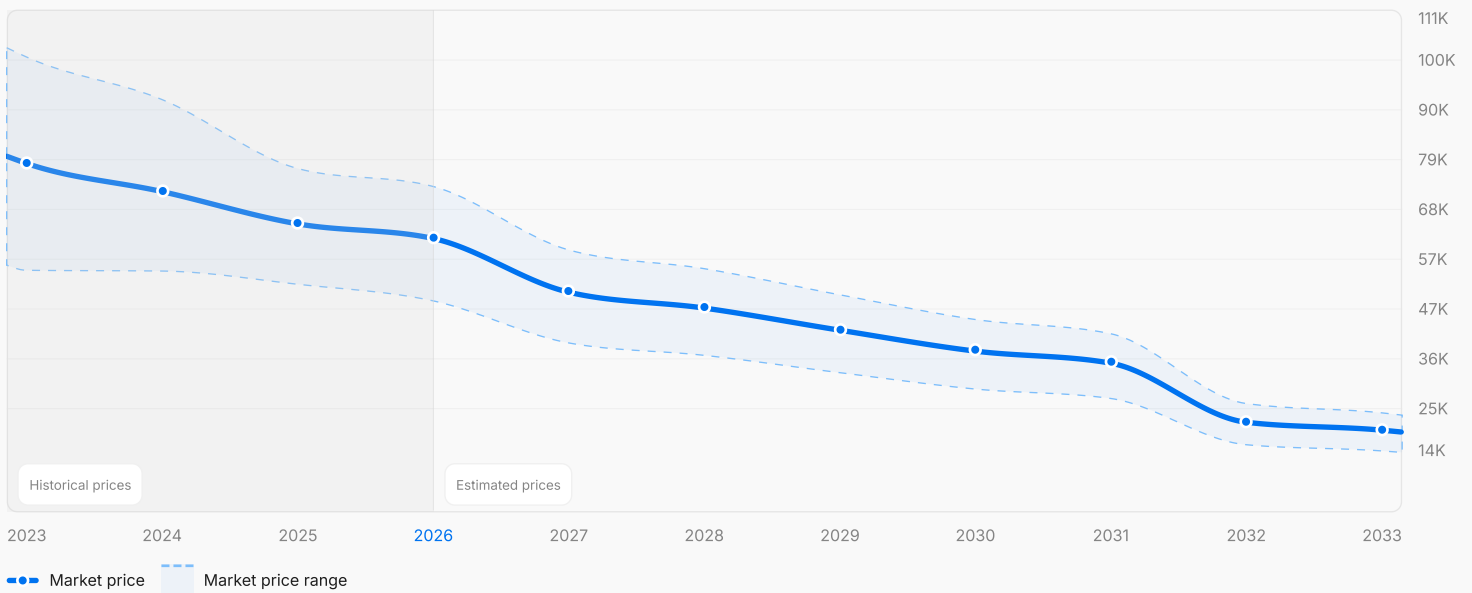

Summary

- Average market price for such vehicle: €61,830
- Be cautious of hidden issues if the vehicle was on sale for significantly less than the current price!

Criteria for market price evaluation:

Make: Volkswagen

Model: Touareg

Fuel type: Diesel

Transmission type: Automatic

Year: 2023

Market: Europe