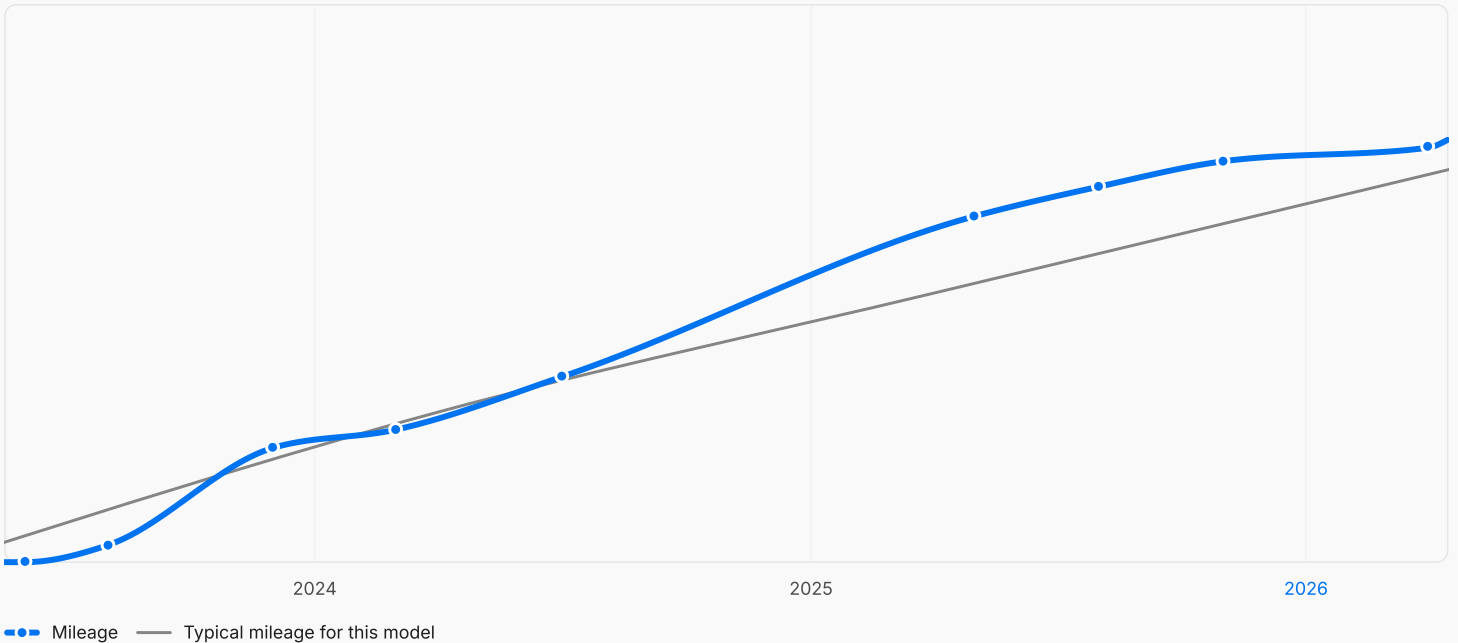

Police database stolen vehicle check completed in **7 countries**:

Czechia Italy Slovenia Romania Hungary Slovakia Canada

Mileage

We checked if the mileage looks accurate or if it may have been tampered with.

Summary

- Last known mileage: 39,527 km
- Average mileage for similar models: 39,546 km
- 9 mileage records found

Odometer records	
06/2023	1 km
08/2023	1,606 km
12/2023	10,891 km
03/2024	12,644 km
07/2024	17,667 km